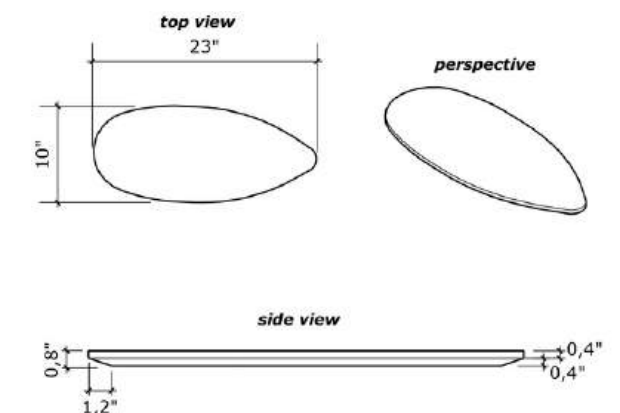

Our goal is to value the natural raw material and offer the best design in decorative pieces, ensuring exclusivity and sophistication for our customers.

Raindrop

Code: 11102 • Small 18,6"x7,9"

Code: 11101 • Large 23,0"x10"

Tray 10,7"x16,2"

Code: 10002

Tray 6,3"x10,7"

Code: 10000

Tray 11,5"x11,5"

Code: 10004

Tray 6,3"x16,2"

Code: 10001