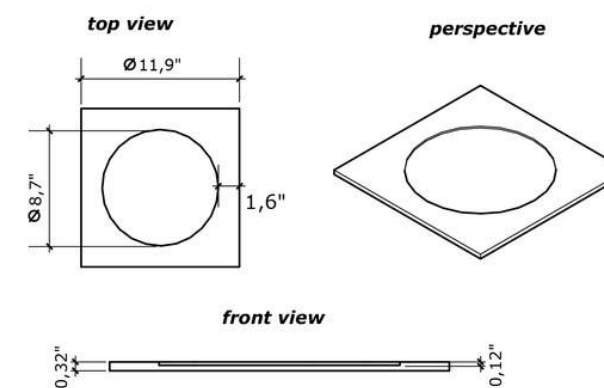

Abstract Stone Sculpture

Code: 30602

Size and shape of stones may vary.

Slate Plate - Napkin Holder

Code: 40000

Code: 40003

Slate Plate - Napkin Holder

Code: 40001