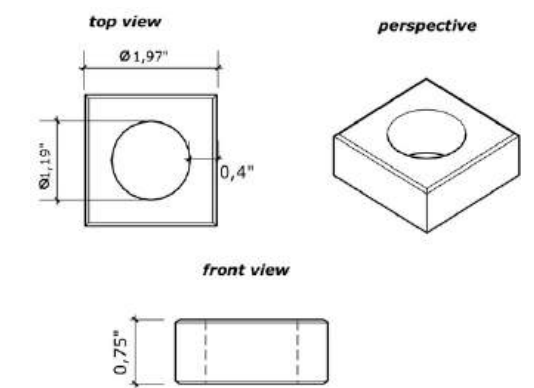

Code: 40002