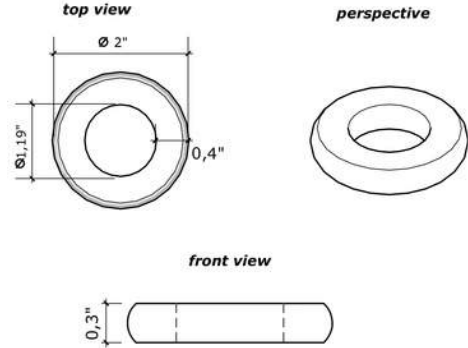

Abstract Stone Sculpture

Code: 30602

Size and shape of stones may vary.

Slate Plate - Napkin Holder

Code: 40000

Code: 40003

Slate Plate - Napkin Holder

Code: 40001