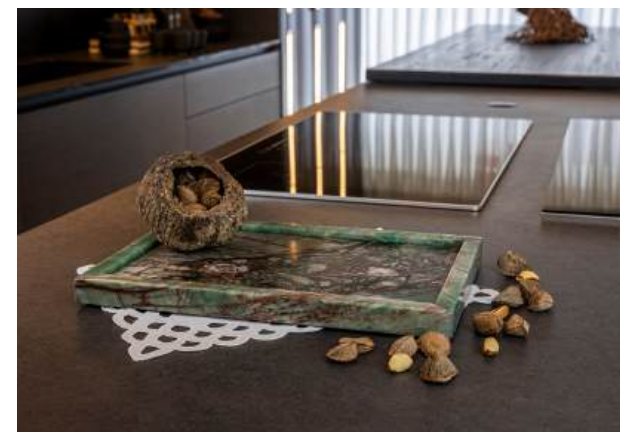

To deliver the best design for decorative pieces sculpted in the most luxurious materials, Arquitelar searches Brazilian quarries for minerals that can translate their essence

A dark, circular, handmade stone plate with a white napkin and a copper fork on a marble table. The plate has a rough, natural stone texture. The napkin is folded and placed on the left side of the plate. The copper fork is visible in the bottom right corner. The background is a light-colored marble surface.

Tray 10,7"x16,2"

Code: 10002

Tray 6,3"x10,7"

Code: 10000

Tray 11,5"x11,5"

Code: 10004

Tray 6,3"x16,2"

Code: 10001