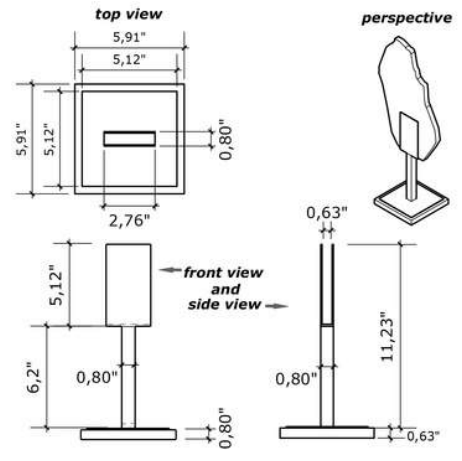

Reed Diffuser

Code: 10501

Elevation Sculpture

Code: 30600

Size and shape of stones may vary.

Oasis Sculpture

Code: 30601

Size and shape of stones may vary.