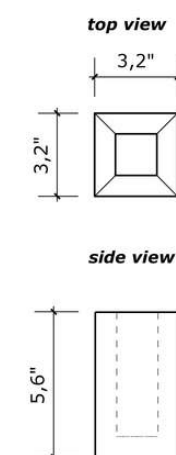

Tray 10,7"x16,2"

Code: 10002

Tray 6,3"x10,7"

Code: 10000

Tray 11,5"x11,5"

Code: 10004

Tray 6,3"x16,2"

Code: 10001

Toothbrush Holder With Lid

Code: 12000

Open Toothbrush Holder

Code: 10614

Waste Basket

Code: 10801
2,37 gallon

Code: 10802
1,53 gallon

Candle Holder