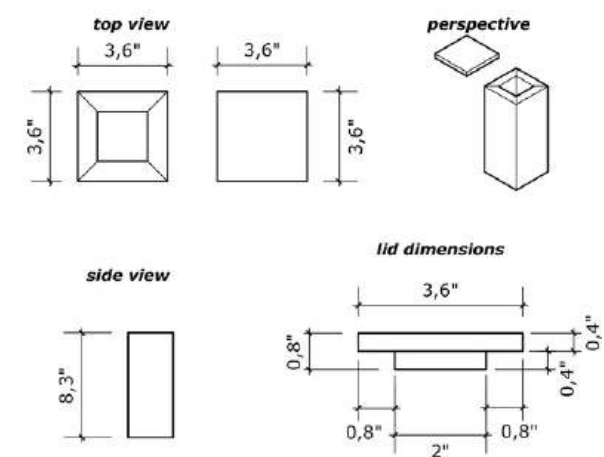

Code: 12000