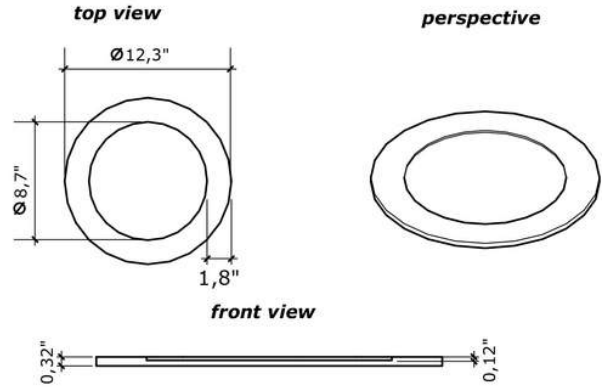

Abstract Stone Sculpture

Code: 30602

Size and shape of stones may vary.

Slate Plate - Napkin Holder

Code: 40000

Code: 40003

Slate Plate - Napkin Holder

Code: 40001