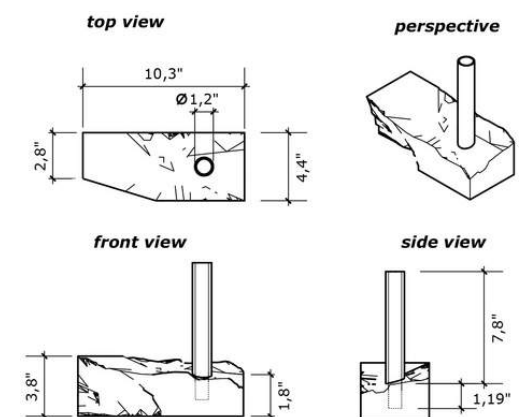

Reed Diffuser

Code: 10501

Elevation Sculpture

Code: 30600

Size and shape of stones may vary.

Oasis Sculpture

Code: 30601

Size and shape of stones may vary.