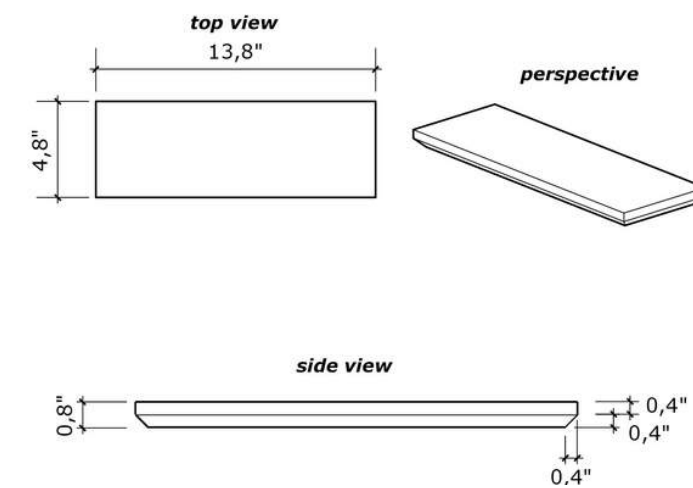

Code: 10404