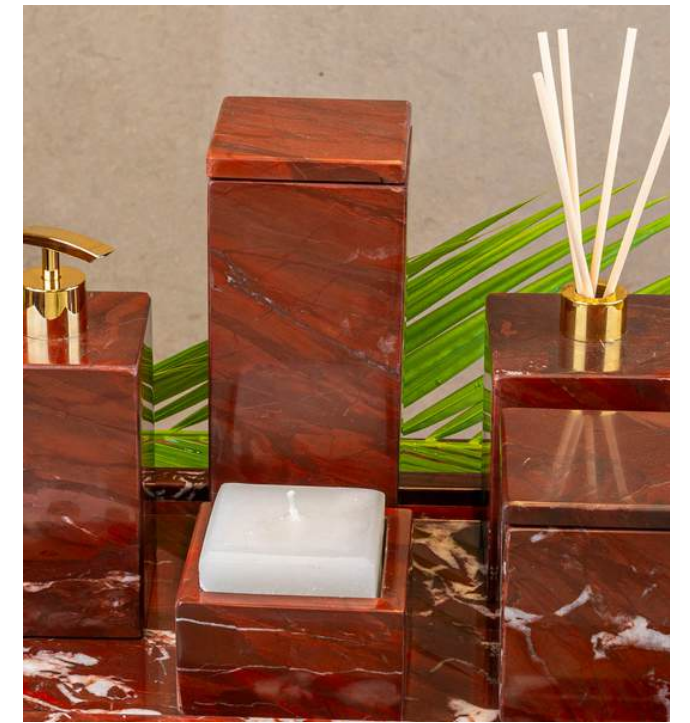

Toothbrush Holder With Lid