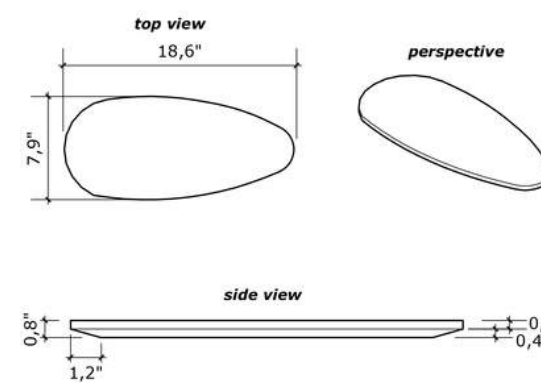

Our goal is to value the natural raw material and offer the best design in decorative pieces, ensuring exclusivity and sophistication for our customers.

Raindrop

Code: 11102 • Small 18,6"x7,9"

Code: 11101 • Large 23,0"x10"

Tray 10,7"x16,2"

Code: 10002

Tray 6,3"x10,7"

Code: 10000

Tray 11,5"x11,5"

Code: 10004

Tray 6,3"x16,2"

Code: 10001