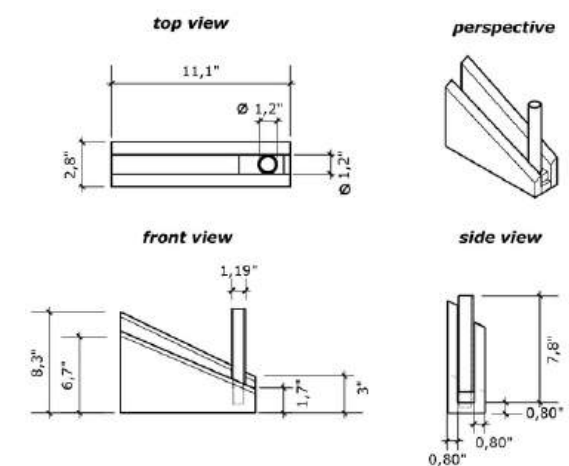

Code: 30602

Size and shape of stones may vary.