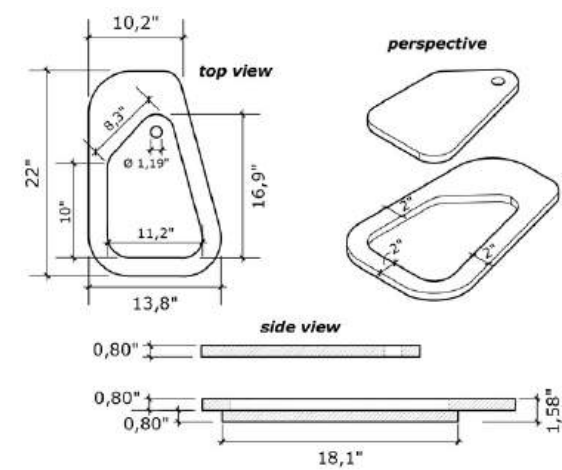

Our goal is to value the natural raw material and offer the best design in decorative pieces, ensuring exclusivity and sophistication for our customers.

Raindrop

Code: 11102 • Small 18,6"x7,9"

Code: 11101 • Large 23,0"x10"

Tray 10,7"x16,2"

Code: 10002

Tray 6,3"x10,7"

Code: 10000

Tray 11,5"x11,5"

Code: 10004

Tray 6,3"x16,2"

Code: 10001

Beleved Tray

Code: 10404

Mother and Daughter

Code: 30002

Tissue Box

Code: 12001

Hand Soap Dispenser

Code: 10502