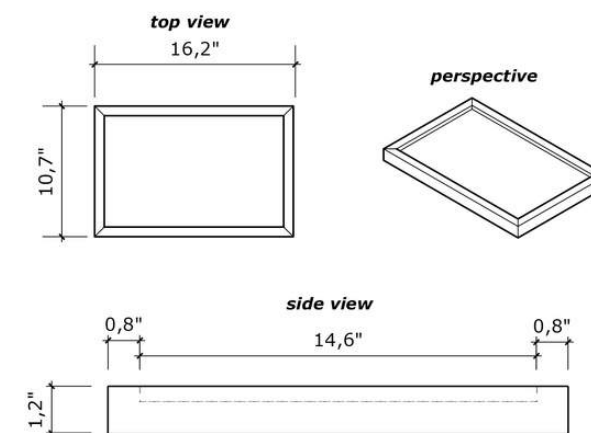

Our goal is to value the natural raw material and offer the best design in decorative pieces, ensuring exclusivity and sophistication for our customers.

Raindrop

Code: 11102 • Small 18,6"x7,9"

Code: 11101 • Large 23,0"x10"

Tray 10,7"x16,2"

Code: 10002

Tray 6,3"x10,7"

Code: 10000

Tray 11,5"x11,5"

Code: 10004

Tray 6,3"x16,2"

Code: 10001