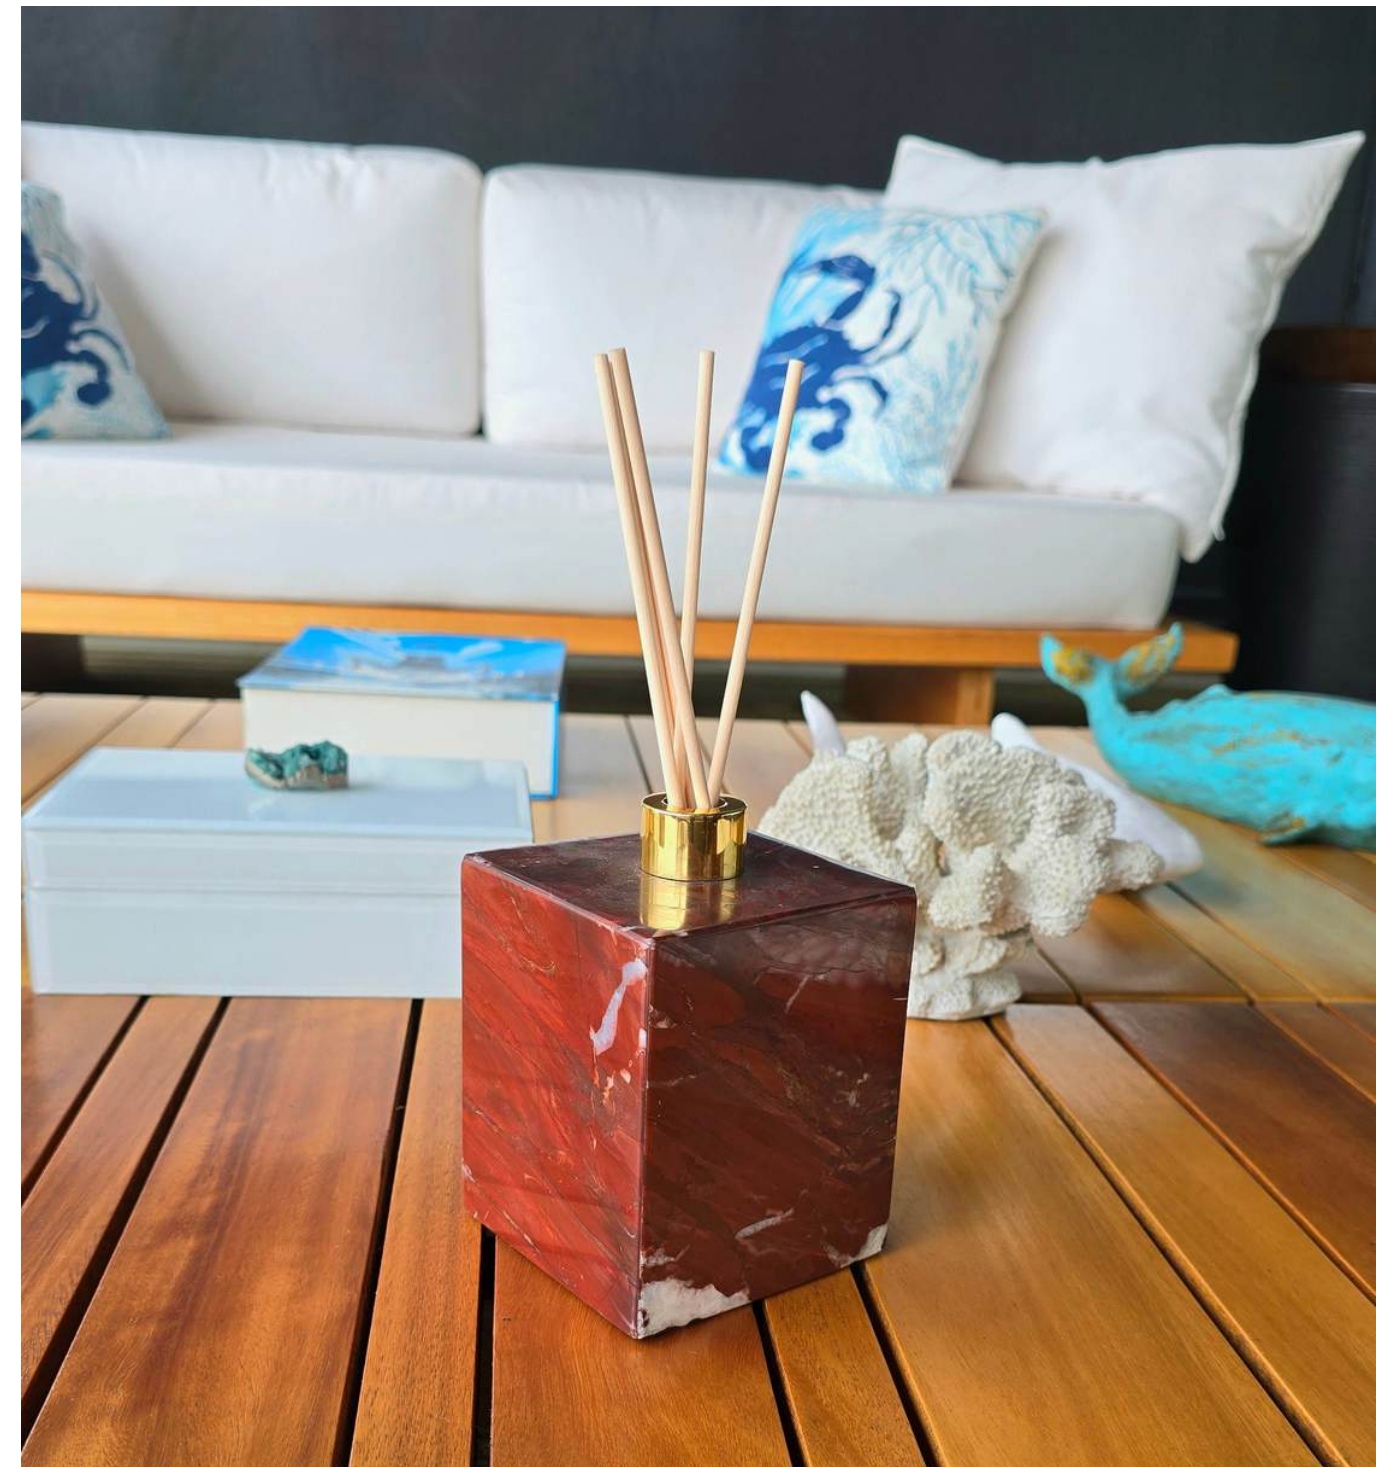

Each piece we deliver to our customer is carefully thought out, designed and produced by our professionals. Our modern machines guarantee high-quality cuts and finishes, allowing professionals to perform manual finishing, piece by piece, with excellence.

Our goal is to value the natural raw material and offer the best design in decorative pieces, ensuring exclusivity and sophistication for our customers.