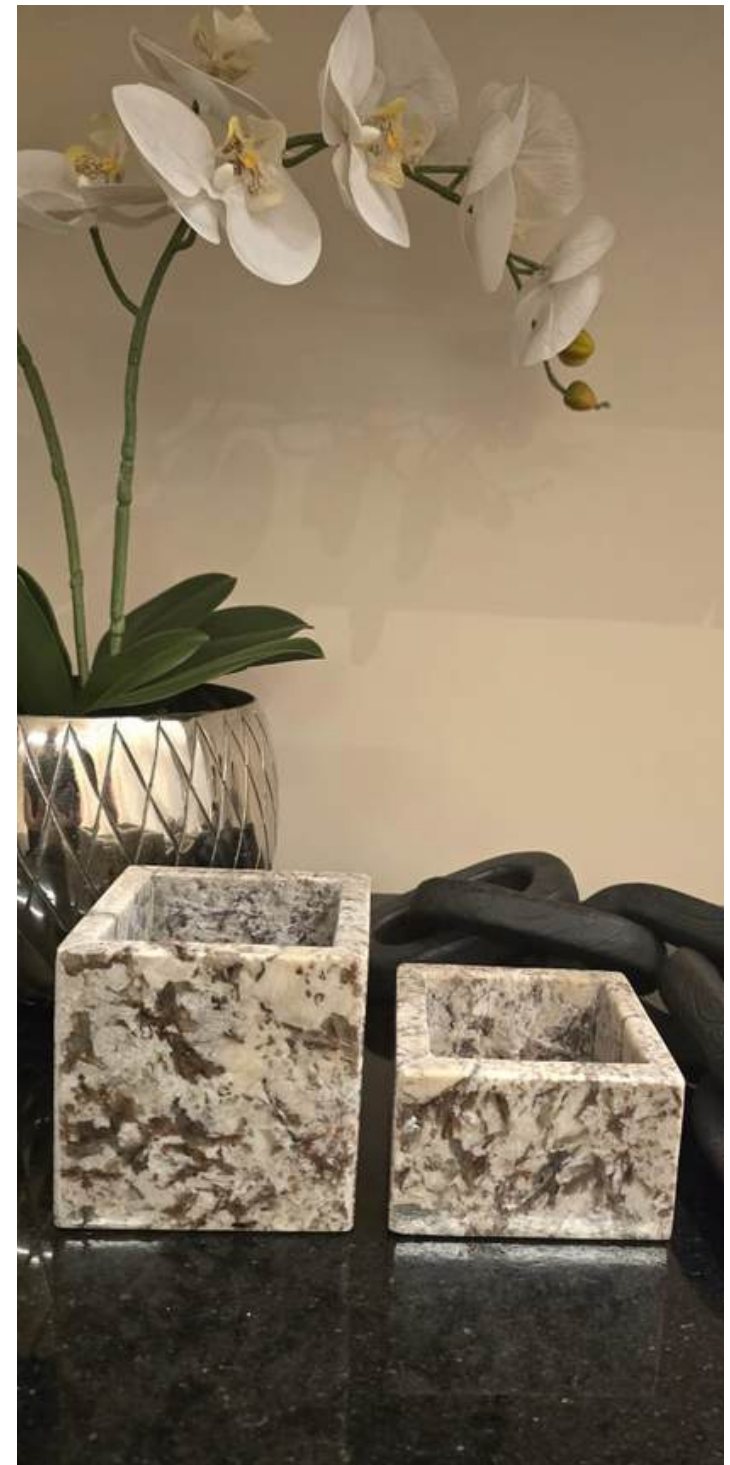

To deliver the best design for decorative pieces sculpted in the most luxurious materials, Arquitelar searches Brazilian quarries for minerals that can translate their essence

A dark, circular, handmade stone plate with a white napkin and a copper fork on a marble table. The plate has a rough, natural stone texture. The napkin is folded and placed on the left side of the plate. The copper fork is visible in the bottom right corner. The background is a light-colored marble surface.

Code: 10612 • Small

Code: 10604 • Large

Lidded Container

Code: 10613

Code: 10602

Open Container

Code: 10609

Code: 10603