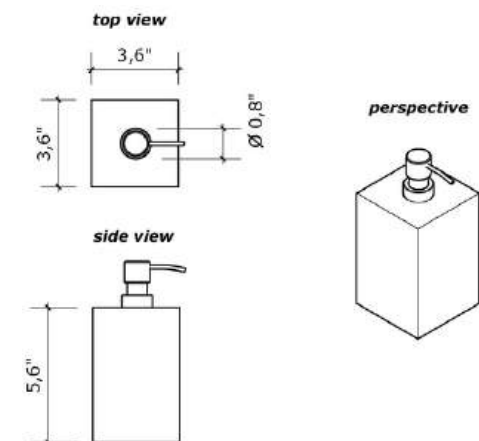

Tray 10,7"x16,2"

Code: 10002

Tray 6,3"x10,7"

Code: 10000

Tray 11,5"x11,5"

Code: 10004

Tray 6,3"x16,2"

Code: 10001

Beleved Tray

Code: 10404

Mother and Daughter

Code: 30002

Tissue Box

Code: 12001

Hand Soap Dispenser

Code: 10502